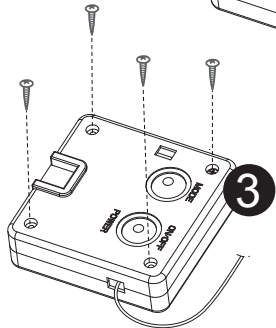

1
TRY ME BUTTON
REMOVE BEFORE INSTALLING

- 1 FLASH
- 2 TWINKLE
- 3 STEADY

Timer function:
Shuts off automatically after
6 hours.