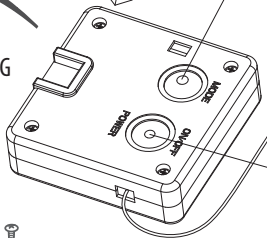

1
TRY ME BUTTON
REMOVE BEFORE INSTALLING

- 1 FLASH
- 2 TWINKLE
- 3 STEADY

Timer function:
Shuts off automatically after
6 hours.