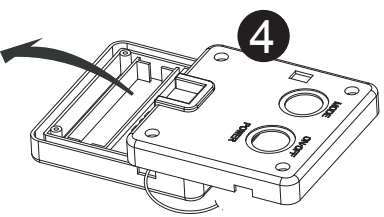

ON/OFF SWITCH